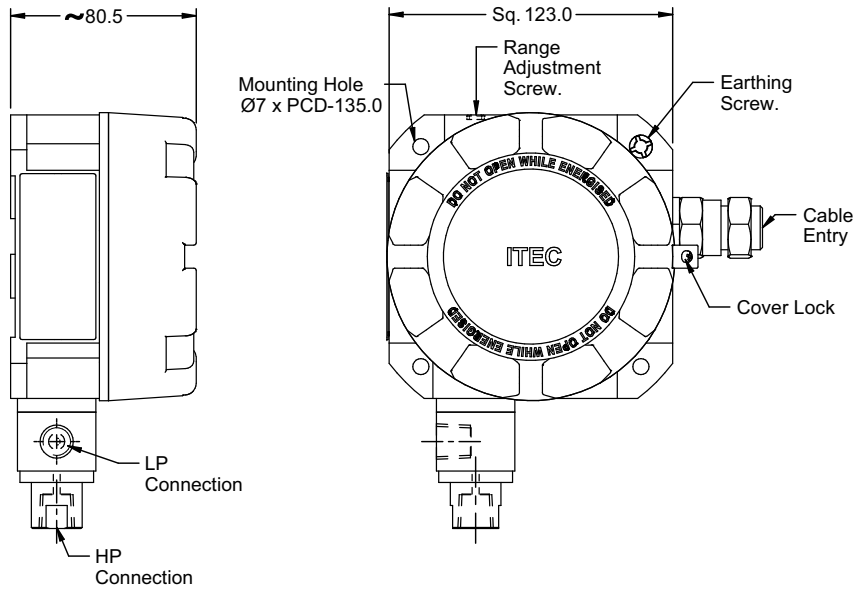

DIMENSIONAL DRAWING

All dimensions are in mm

MICROSWITCH SPECIFICATION

DESCRIPTION	RATING	RATING	DIFFERENTIAL	TYPE	SWITCH CODE	
	AC	DC			1 No.	2 Nos.
Low deadband / differential	15A/250V, 2A/24V 0.2A/220V	15A/250V, 2A/24V 0.2A/220V	Fix	SPDT	M10	M20
High dead band / differential	15A/250V, 6A/24V 0.25A/220V	15A/250V, 5A/24V 0.03A/220V	Fix / Adjustable	SPDT	M11	M21
Gold plated switch	1A/250V	0.5A/28V	Fix	SPDT	M13	M23
Environmentally sealed silver contact	5A/28V	-	Fix	SPDT	M14	M24
Hermetically sealed silver contact	3A/28V	2A/24V	Fix	SPDT	M16	M26
Hermetically sealed gold contact	1A/125V	-	Fix	SPDT	M17	M27
High DC rating	10A/125V	6A/125V	Fix / Adjustable	SPDT	M18	M28
DPDT	10A/125V, 0.2A/250V	-	Fix / Adjustable	DPDT	M08	-